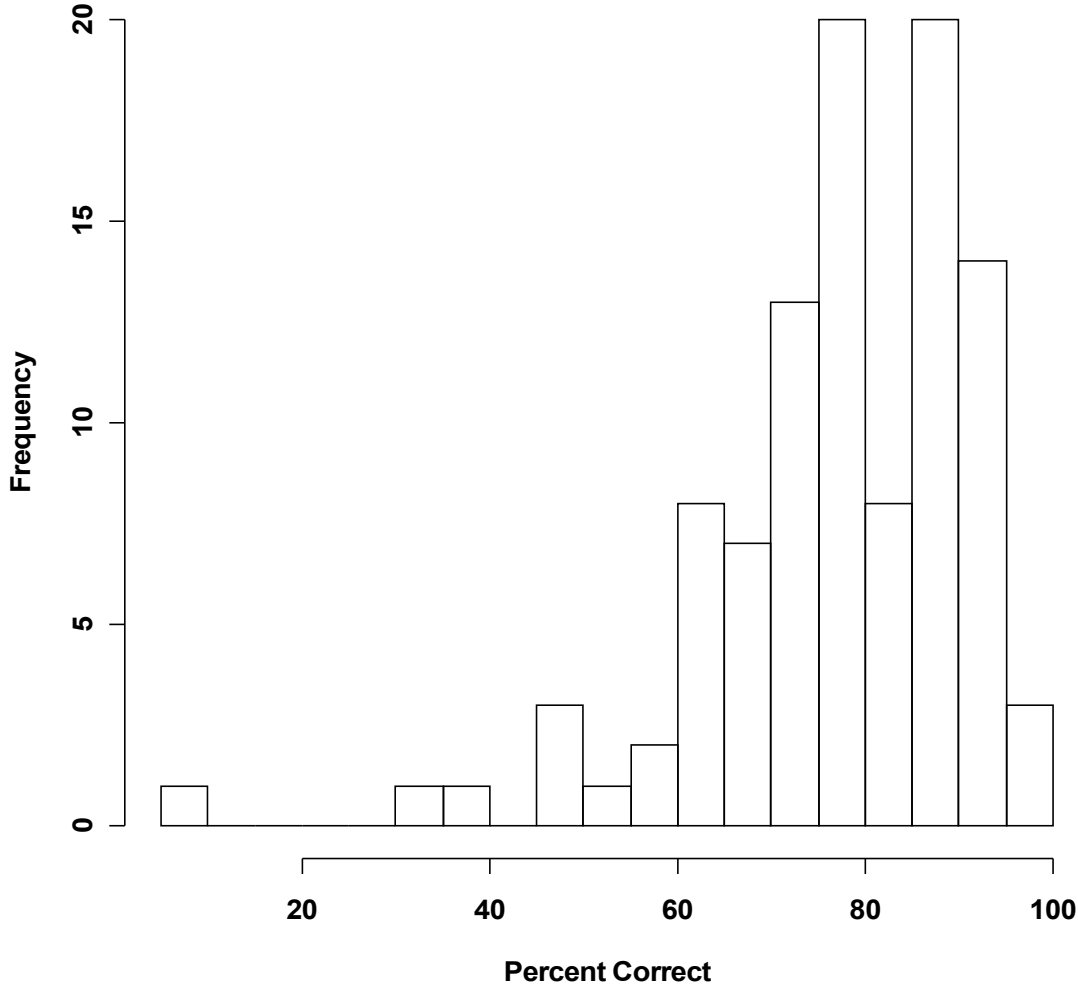

Histogram of Total Score for Exam 2

Mean = 62.13 Median = 63.25 SD = 11.75

Histogram of Total Score for Exam 2:
Normal Curve Added

Boxplot of Total Score for Exam 2

Histogram of Percentage Score for Exam 2

Mean = 77.67 Median = 79.06 SD = 14.69

Histogram of Total Score for Exam 2
Plus a 4.5 Point Boost

Mean = 66.64 Median = 67.75

Histogram of Percentage Score for Exam 2 Plus a Boost

Mean = 83.30 Median = 84.69