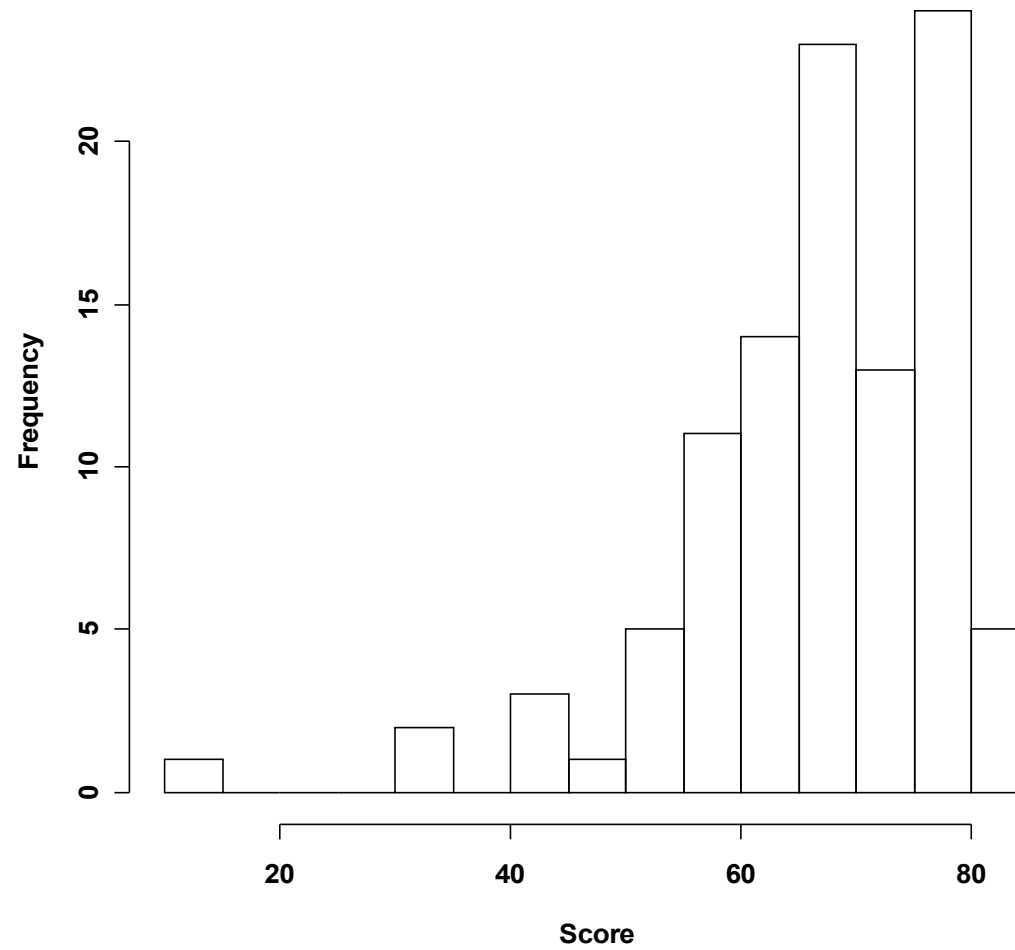

Histogram of Total Score for Exam 2

Mean = 62.13 Median = 63.25 SD = 11.75

Histogram of Total Score for Exam 2:
Normal Curve Added

Boxplot of Total Score for Exam 2

Histogram of Percentage Score for Exam 2

Mean = 77.67 Median = 79.06 SD = 14.69

Histogram of Total Score for Exam 2
Plus a 4.5 Point Boost

Mean = 66.64 Median = 67.75

Histogram of Percentage Score for Exam 2 Plus a Boost

Mean = 83.30 Median = 84.69