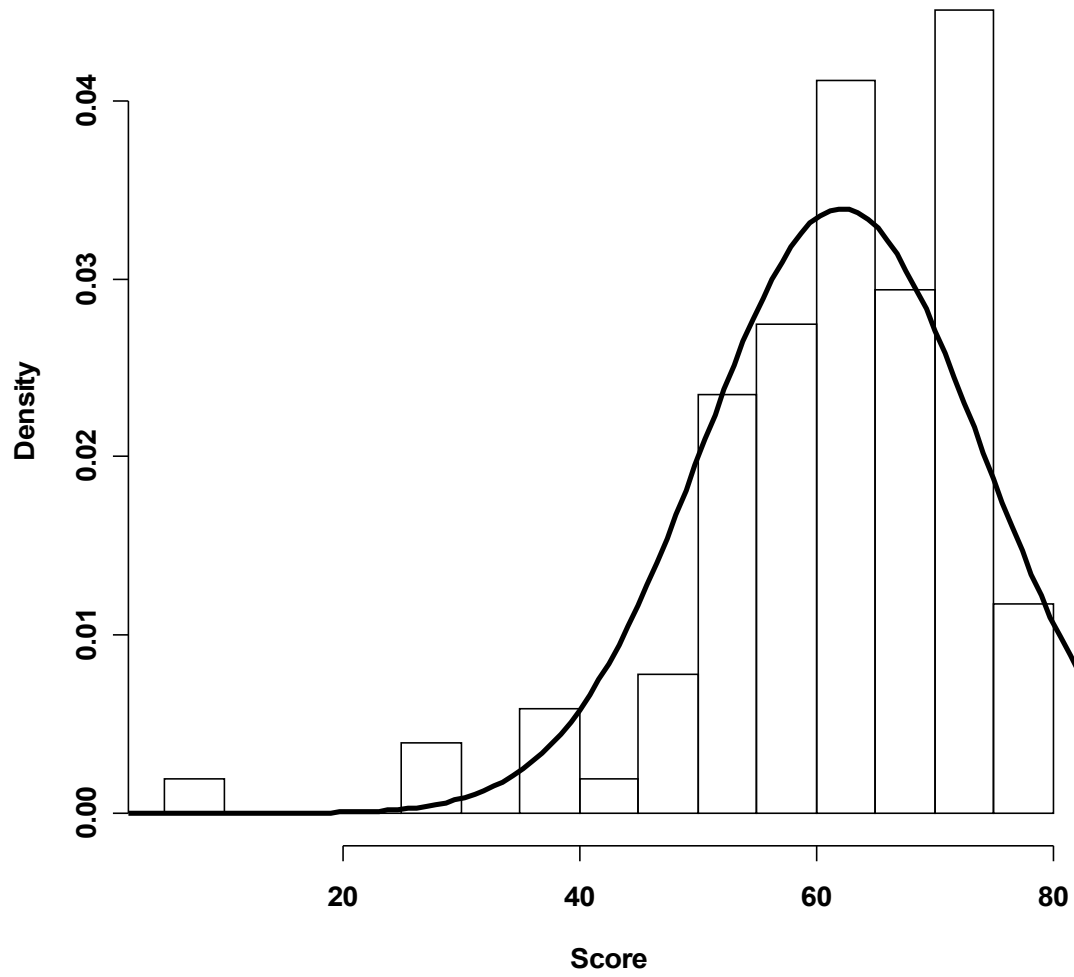

Histogram of Total Score for Exam 2

Mean = 62.13 Median = 63.25 SD = 11.75

Histogram of Total Score for Exam 2:
Normal Curve Added

Boxplot of Total Score for Exam 2

Histogram of Percentage Score for Exam 2

Mean = 77.67 Median = 79.06 SD = 14.69

Histogram of Total Score for Exam 2
Plus a 4.5 Point Boost

Mean = 66.64 Median = 67.75

Histogram of Percentage Score for Exam 2 Plus a Boost

Mean = 83.30 Median = 84.69