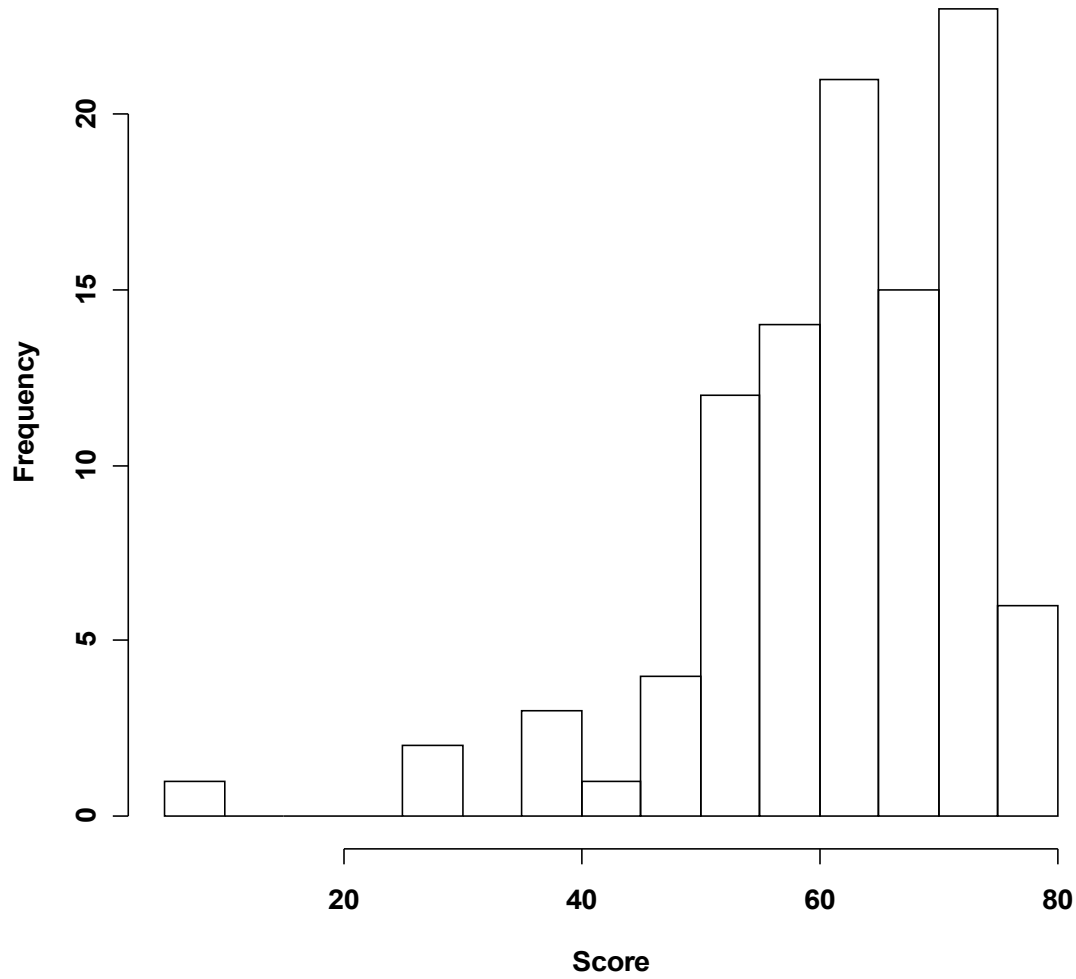

Histogram of Total Score for Exam 2

Mean = 62.13 Median = 63.25 SD = 11.75

Histogram of Total Score for Exam 2:
Normal Curve Added

Boxplot of Total Score for Exam 2

Histogram of Percentage Score for Exam 2

Mean = 77.67 Median = 79.06 SD = 14.69

Histogram of Total Score for Exam 2
Plus a 4.5 Point Boost

Mean = 66.64 Median = 67.75

Histogram of Percentage Score for Exam 2 Plus a Boost

Mean = 83.30 Median = 84.69