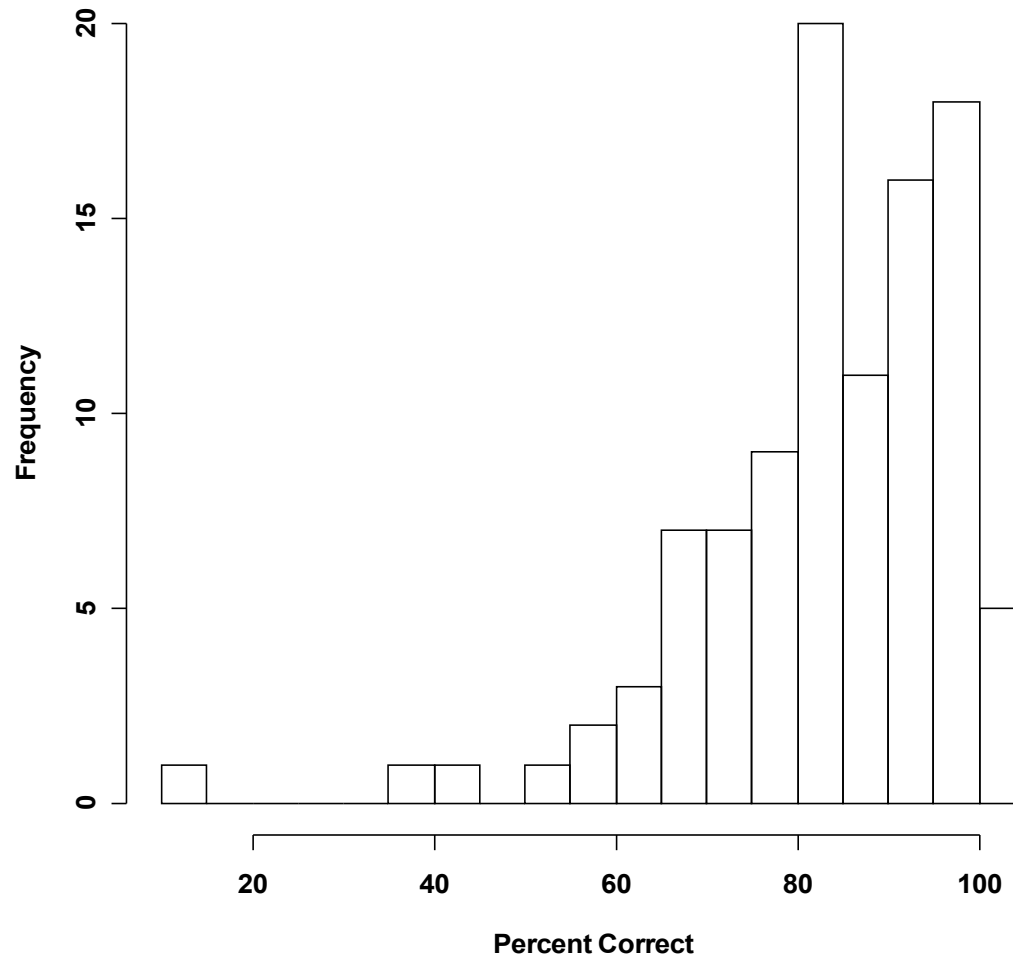

Histogram of Total Score for Exam 2

Mean = 62.13 Median = 63.25 SD = 11.75

Histogram of Total Score for Exam 2:
Normal Curve Added

Boxplot of Total Score for Exam 2

Histogram of Percentage Score for Exam 2

Mean = 77.67 Median = 79.06 SD = 14.69

Histogram of Total Score for Exam 2
Plus a 4.5 Point Boost

Mean = 66.64 Median = 67.75

Histogram of Percentage Score for Exam 2 Plus a Boost

Mean = 83.30 Median = 84.69