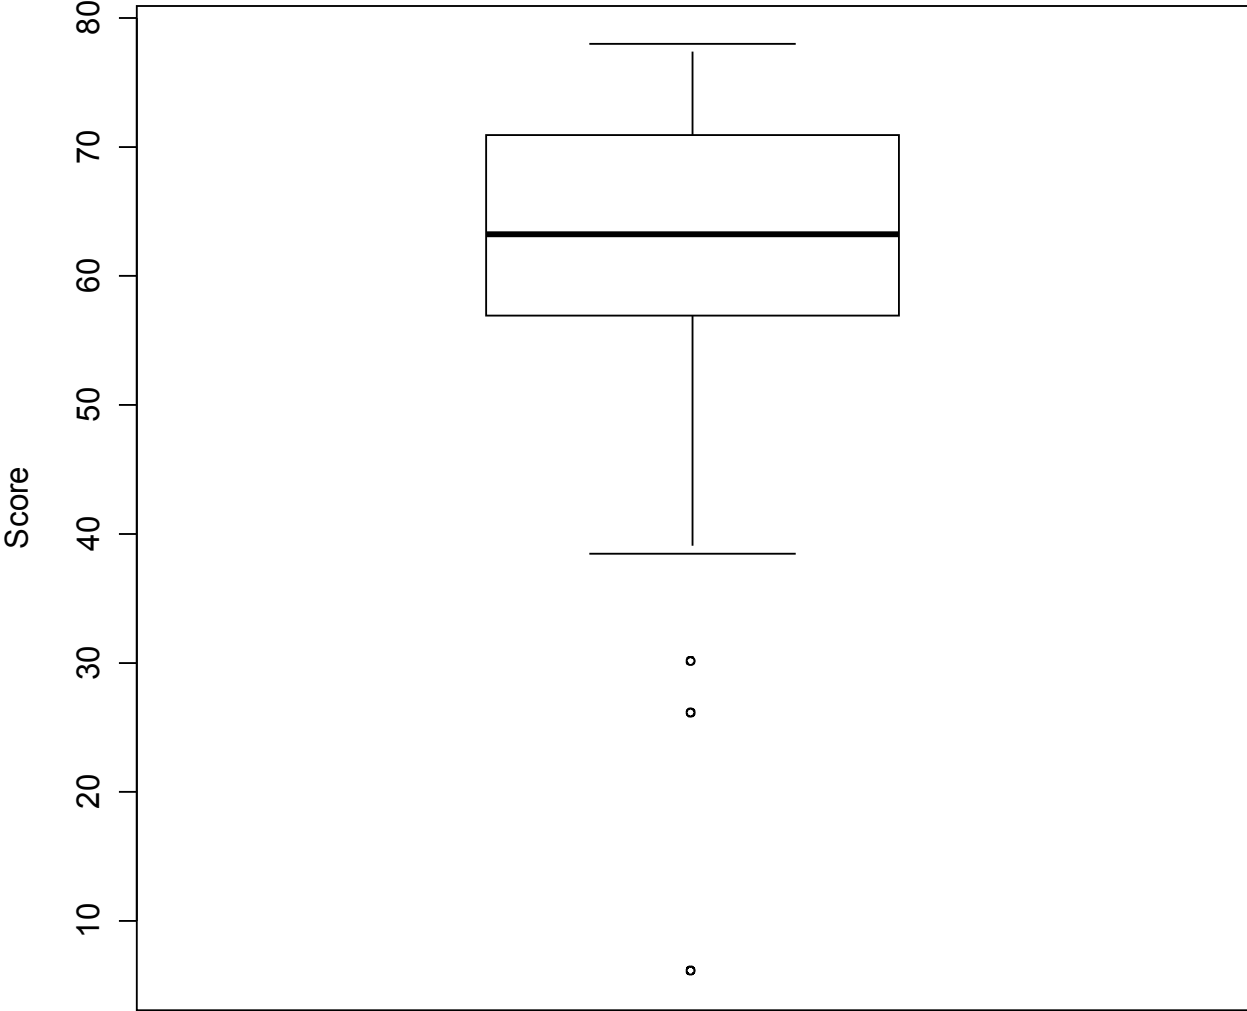

Histogram of Total Score for Exam 2

Mean = 62.13 Median = 63.25 SD = 11.75

Histogram of Total Score for Exam 2:
Normal Curve Added

Boxplot of Total Score for Exam 2

Histogram of Percentage Score for Exam 2